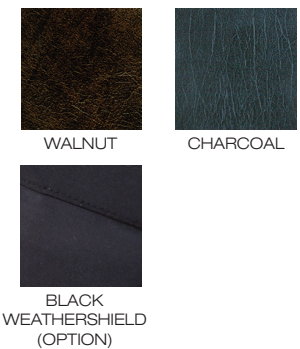

Cover Colors

Add a little celebrity status to your lifestyle with a classic Celebrity Hot Tub®. Whether you want to relax alone, catch up with the kids, romance your love or party the night away, a Celebrity Hot Tub is the place to be. Quality-built in the USA and designed to perform, your Celebrity Hot Tub will play a leading role in your life, encore after encore.